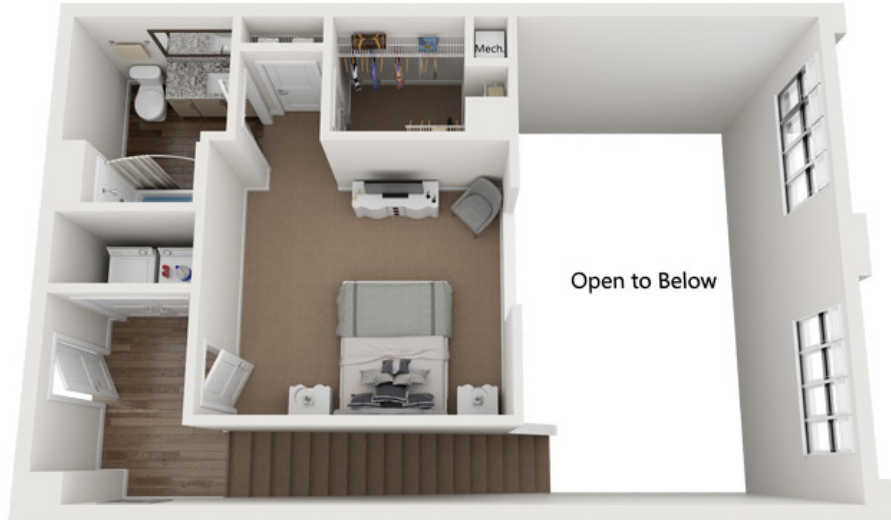

The Fred

2 BED / 2 BATH

1150

SQ. FT.

the
OLIVER
CHAMBLEE

5193 Peachtree Blvd | Chamblee, GA 30341

www.theoliverchamblee.com

**Floor plans are artist's rendering. All dimensions are approximate. Actual product and specifications may vary in dimension or detail. Not all features are available in every apartment. Prices and availability are subject to change. Please see a representative for details.*